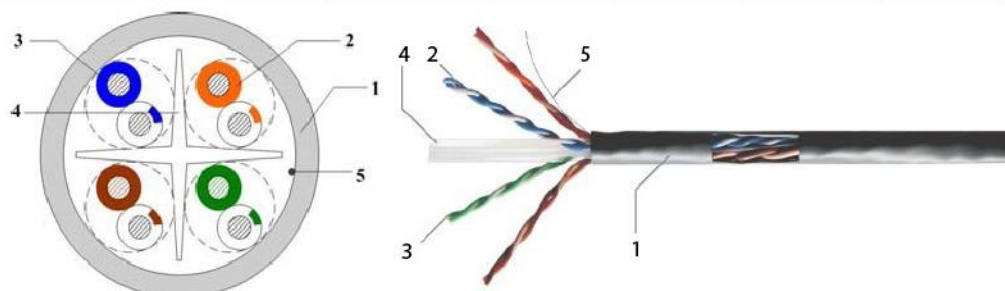

CAT6 UTP 4 PAIR PE CABLE

Technical Information

Features: A four pair unshielded twisted pair (UTP) cable. Compliant with the latest specifications

- ◆ Easy pull box prevents snagging
- ◆ Low memory
- ◆ Metre marked from 305m to 000m
- ◆ Cat6 ISO11801 Class E or EN50173 Class E
- ◆ 24AWG solid conductors
- ◆ PE sheath
- ◆ Boxed 305m reel
- ◆ 25 yearUltima System Warranty compliant

Physical Characteristics

Construction	Pairs	AWG	Conductor Dimension	Conductor Material
U/UTP	4 Pair	24 AWG	0.535 +/- 0.02mm	Solid bare copper
Insulation material	Outer jacket material	Insulation Dimension	Nom. Outer jacket thickness	Overall Diameter
HDPE	PE	0.97+/- 0.05mm	0.5mm	5.9 +/- 0.3mm
Operating Temperature	Bulk cable weight	Min. Bend Radius	Max. pulling tension	Jacket tensile strength
-20 °C ~ +75°C	39.0Kg/km	23.6mm	110N	>= 9.7Mpa

- 1 Outer Jacket
- 2 Insulation
- 3 Conductor
- 4 Filler
- 5 Rip cord

Item	Description	Category	Type	NVP Rating	Sheath	Length	Colour
779619	Solid	Cat6	UTP	65%	PE	305Mtr	Black