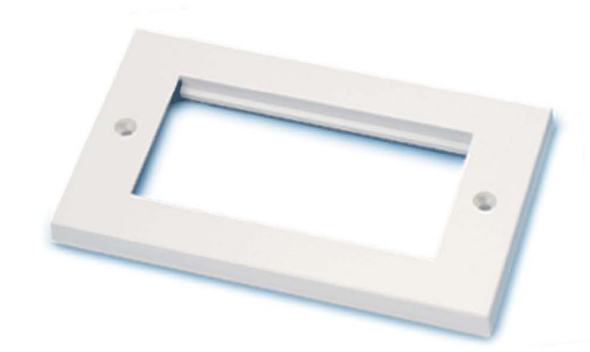

DOUBLE GANG EURO FLAT FACEPLATE

Technical information

Features:

- ◆ 4 x Euro style flat faceplate
- ◆ Supplied with fixings
- ◆ 25 year Ultima System Warranty

Specification

Dimensions:	86mm x 146mm x 10mm
Aperture size:	50.3mm x 100.6mm
Capacity:	4 x Euro modules

Material

Faceplate:	ABS, UL 94-HB
Screw:	M3.5 x L25.0 mm

Part Number

Item	Style	Size	Height	Width	Colour	Pack
772351	4x Euro	Double Gang	86mm	146mm	White	Each